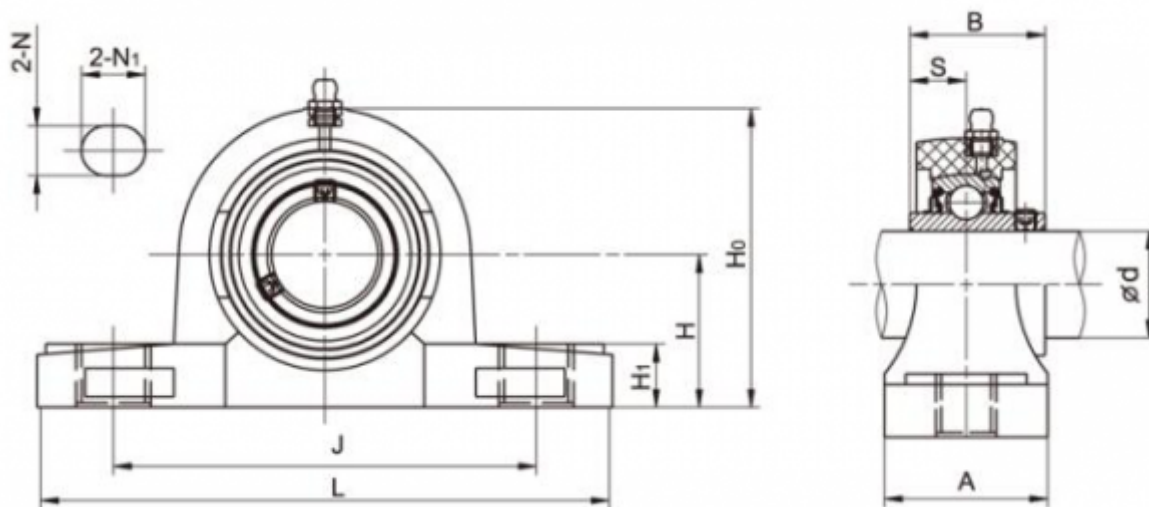

Article number: 54810622092

Description: Pillow block TP-SUCP209 LDK f/shaft dia.45 mm  
Insert stainless, house white thermopl.

## Measures

A = 54	L = 192
B = 49.2	N = 17
Bolt = M16	N1 = 20
d = 45	S = 19
H = 54	
H0 = 106	
H1 = 23	
J = 146	